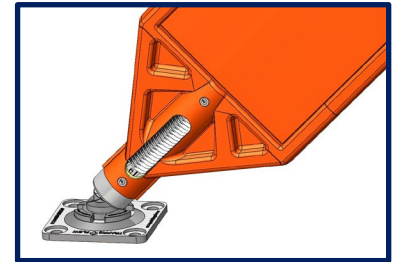

FlexPost-SM™ Delineator Paddle

- Minimizes Damage to Vehicles and Parking Lot Surfaces
- Accommodates a Variety of High-Visibility Reflective Vinyl Decals
- Installs in 30 Minutes or Less – No Special Tools Required

Decals and Portable Base Sold Separately

Hidden Spring

SIZE SPECS

- Paddle: SM-DP 41" H x 9" W
- Decals: 29.5" x 7.5"

ANCHORING OPTIONS

ADDITIONAL SPECS

- Rugged Internal Steel Zinc-Coated Spring
- Made of 1/8" thick impact and UV-Resistant HDPE
- 360° Range of Motion