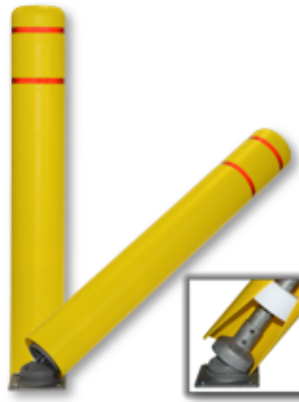

FlexPost-XL™

Heavy-Duty Flexible Sign Posts and Bollards

FlexPost-XL™ Sign Post

FlexBollard-XL™

FlexBollard-XL™ with Sign Post

Copyright © 2022
FlexPost Inc.

RECOMMENDED USES

- Curbside Pickup
- ADA Parking Spaces
- Other Reserved Parking
- Parking Lot Traffic Management

ANCHORING OPTIONS

Heavy Duty
Asphalt

Concrete

Adhesive

XL Ground